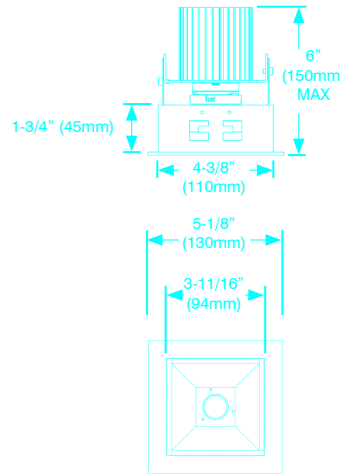

PURE | EFFICIENT | PERENNIAL

LETO LED

4-3/4" x 4-3/4"
(120mm x 120mm) 

Luminous Flux Consumption	CRI 80+				CRI 95+	
	700lm 13W	1000lm 19W	1300lm 22W	2000lm 37W	700lm 16W	1000lm 23W
Colour T°						
2 700K	●	●	●	●	●	●
3 000K	●	●	●	●	●	●
3 500K	●	●	●	●	●	●
4 000K	●	●	●	●	●	●

● = available

www.sensolighting.com
info@sensolighting.com
T 403.216.7043
F 403.216.7045

512 Manitou Road SE, Calgary, Alberta T2G 4C4

RECESSED

SPEC SHEET

LETO 9

recessed fixture, square reflector

This ceiling-mounted recessed LED fixture, with square trim, is ideal for hospitality, retail spaces and other commercial buildings.

please specify

MODEL **676** - square reflector

COLOR RENDERING INDEX **580** - 80+

780 - 95+ (700 lm only)

REFLECTOR **616** - 45°

619 - 59°

COLOUR **90** - 2700 K

70 - 3000 K