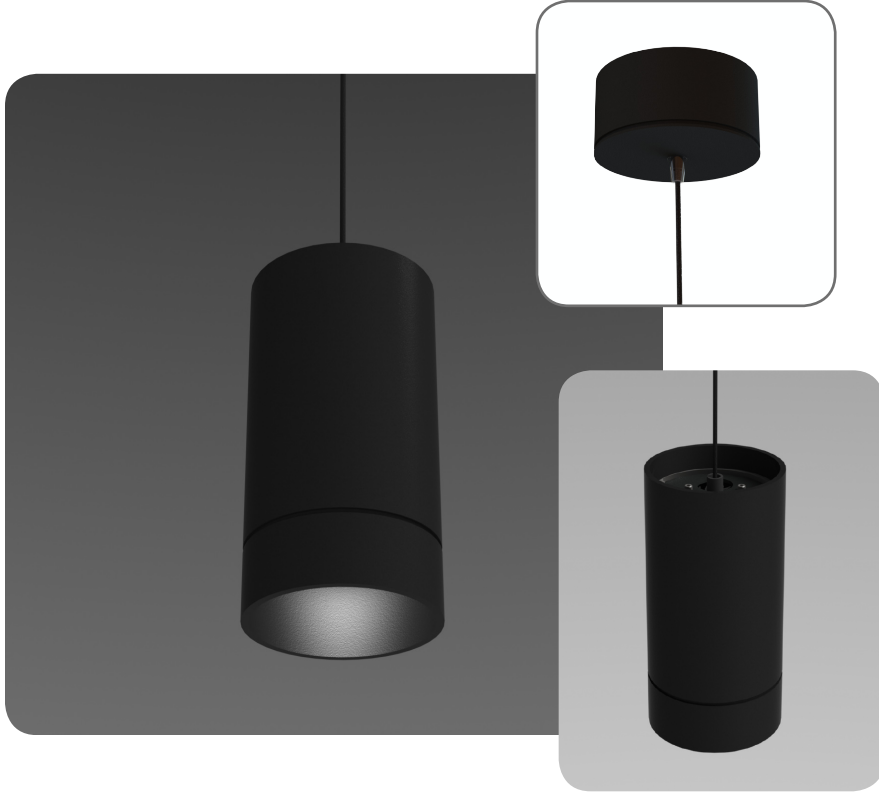

PURE | EFFICIENT | PERENNIAL

LETO LED

4-15/16"
(125mm)

8-5/8"
(220mm)

Luminous Flux Consumption	CRI 80+				CRI 95+	
	700lm 13W	1000lm 19W	1300lm 22W	2000lm 37W	700lm 16W	1000lm 23W
Colour T°						
2 700K	●	●	●	●	●	●
3 000K	●	●	●	●	●	●
3 500K	●	●	●	●	●	●
4 000K	●	●	●	●	●	●

● = available

www.sensolighting.com
info@sensolighting.com
T 403.216.7043
F 403.216.7045

512 Manitou Road SE, Calgary, Alberta T2G 4C4

PENDANT

SPEC SHEET

LETO 11

pendant light fixture

This pendant LED fixture is an excellent light choice for retail spaces, and other commercial settings.

LED technical:

- consistent colour, uniform beam
- LED lifetime of 50,000 hours
- infrared and UV free beam
- IP 66 rated LED module

fixture technical:

- aluminum construction
- satin powder coat finish
- standard 120V driver included, dimmable driver available (1300 lm and 2000 lm not available with dimming option)
- different existing LED module configurations, **consult the chart below for availability and specifications**