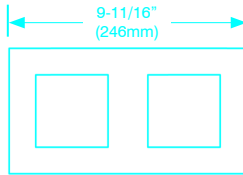

# LETO LED

4-3/4" x 4-3/4"  
(120mm x 120mm)

4-3/4" x 8-11/16"  
(120mm x 230mm)

4-3/4" x 13-1/2"  
(120mm x 345mm)

| Luminous Flux<br>Consumption | CRI 80+      |               |               |               | CRI 95+      |               |
|------------------------------|--------------|---------------|---------------|---------------|--------------|---------------|
|                              | 700lm<br>13W | 1000lm<br>19W | 1300lm<br>22W | 2000lm<br>37W | 700lm<br>16W | 1000lm<br>23W |
| Colour T°                    |              |               |               |               |              |               |
| 2 700K                       | ●            | ●             | ●             |               | ●            |               |
| 3 000K                       | ●            | ●             | ●             |               | ●            |               |
| 3 500K                       |              | ●             | ●             |               |              |               |
| 4 000K                       | ●            | ●             | ●             |               | ●            |               |

please specify

- MODEL  670 - single  
 671 - twin  
 672 - triple

- COLOR RENDERING INDEX  580 - 80+  
 780 - 95+

- REFLECTOR  611 - 28°  
 612 - 42°  
 613 - 67°

- COLOUR  90 - 2700 K  
 70 - 3000 K  
 60 - 3500 K  
 40 - 4000 K