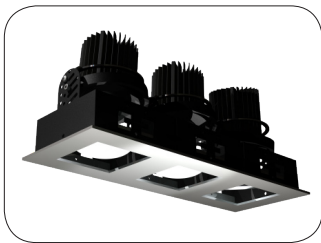

# LETO LED

4-3/4" x 4-3/4"  
(120mm x 120mm)

4-3/4" x 8-11/16"  
(120mm x 230mm)

4-3/4" x 13-1/2"  
(120mm x 345mm)

| Luminous Flux<br>Consumption | CRI 80+      |               |               |               | CRI 95+      |               |
|------------------------------|--------------|---------------|---------------|---------------|--------------|---------------|
|                              | 700lm<br>13W | 1000lm<br>19W | 1300lm<br>22W | 2000lm<br>37W | 700lm<br>16W | 1000lm<br>23W |
| Colour T°                    |              |               |               |               |              |               |
| 2 700K                       | ●            | ●             | ●             |               | ●            |               |
| 3 000K                       | ●            | ●             | ●             |               | ●            |               |
| 3 500K                       |              | ●             | ●             |               |              |               |
| 4 000K                       | ●            | ●             | ●             |               | ●            |               |

# LETO 1

recessed light fixture, square trim

This ceiling-mounted recessed LED light fixture fully adjusts to a 30° angle—great for retail spaces, hospitality and other commercial settings.

**LED technical:**

- consistent colour, uniform beam
- LED lifetime of 50,000 hours
- infrared and UV free beam
- IP 66 rated LED module

**fixture technical:**

- steel housing, aluminum trim
- satin powder coat finish
- available in one, two or three lights setup
- fully 30° angle adjustable spot
- standard 120V driver included, dimmable driver available (1300lm not available with standard dimming option)
- different existing LED module configurations, **consult the chart below for availability and specifications**
- contact us for custom lengths and shapes