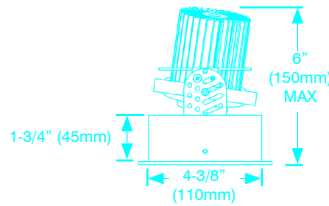

# LETO LED

4-3/4" x 4-3/4"  
(120mm x 120mm)

4-3/4" x 8-11/16"  
(120mm x 230mm)

4-3/4" x 13-1/2"  
(120mm x 345mm)

| Luminous Flux<br>Consumption | CRI 80+      |               |               |               | CRI 95+      |               |
|------------------------------|--------------|---------------|---------------|---------------|--------------|---------------|
|                              | 700lm<br>13W | 1000lm<br>19W | 1300lm<br>22W | 2000lm<br>37W | 700lm<br>16W | 1000lm<br>23W |
| Colour T°                    |              |               |               |               |              |               |
| 2 700K                       | ●            | ●             | ●             |               | ●            |               |
| 3 000K                       | ●            | ●             | ●             |               | ●            |               |
| 3 500K                       |              | ●             | ●             |               |              |               |
| 4 000K                       | ●            | ●             | ●             |               | ●            |               |

# LETO 1

recessed light fixture, square trim

This ceiling-mounted recessed LED light fixture fully adjusts to a 30° angle—great for retail spaces, hospitality and other commercial settings.

**LED technical:**