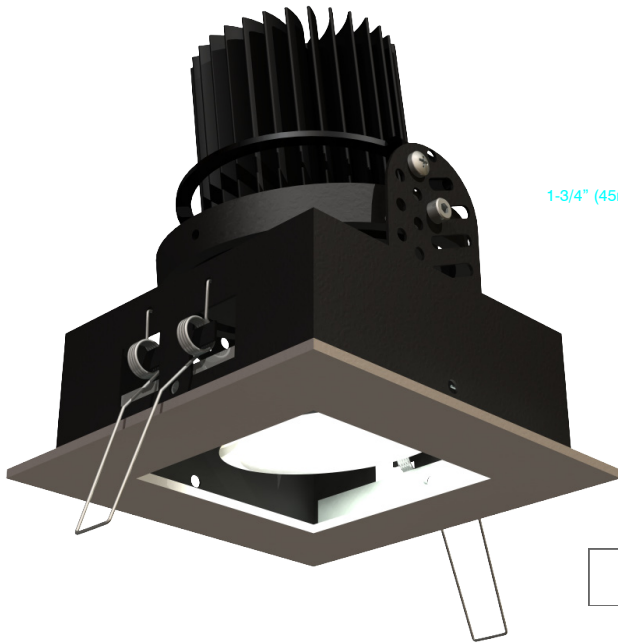

# LETO LED

4-3/4" x 4-3/4"  
(120mm x 120mm)

4-3/4" x 8-11/16"  
(120mm x 230mm)

4-3/4" x 13-1/2"  
(120mm x 345mm)

| Luminous Flux<br>Consumption | CRI 80+      |               |               |               | CRI 95+      |               |
|------------------------------|--------------|---------------|---------------|---------------|--------------|---------------|
|                              | 700lm<br>13W | 1000lm<br>19W | 1300lm<br>22W | 2000lm<br>37W | 700lm<br>16W | 1000lm<br>23W |
| Colour T°                    |              |               |               |               |              |               |
| 2 700K                       | ●            | ●             | ●             |               | ●            |               |
| 3 000K                       | ●            | ●             | ●             |               | ●            |               |
| 3 500K                       |              | ●             | ●             |               |              |               |
| 4 000K                       | ●            | ●             | ●             |               | ●            |               |

# LETO 1

recessed light fixture, square trim

This ceiling-mounted recessed LED light fixture fully adjusts to a 30° angle—great for retail spaces, hospitality and other commercial settings.

**LED technical:**

- consistent colour, uniform beam
- LED lifetime of 50,000 hours
- infrared and UV free beam
- IP 66 rated LED module

**fixture technical:**

- steel housing, aluminum trim
- satin powder coat finish
- available in one, two or three lights setup
- fully 30° angle adjustable spot
- standard 120V driver included, dimmable driver available (1300lm not available with standard dimming option)
- different existing LED module configurations, **consult the chart below for availability and specifications**
- contact us for custom lengths and shapes