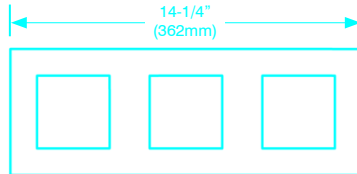

# LETO LED

4-3/4" x 4-3/4"  
(120mm x 120mm)

4-3/4" x 8-11/16"  
(120mm x 230mm)

4-3/4" x 13-1/2"  
(120mm x 345mm)

| Luminous Flux<br>Consumption | CRI 80+      |               |               |               | CRI 95+      |               |
|------------------------------|--------------|---------------|---------------|---------------|--------------|---------------|
|                              | 700lm<br>13W | 1000lm<br>19W | 1300lm<br>22W | 2000lm<br>37W | 700lm<br>16W | 1000lm<br>23W |
| Colour T°                    |              |               |               |               |              |               |
| 2 700K                       | ●            | ●             | ●             |               | ●            |               |
| 3 000K                       | ●            | ●             | ●             |               | ●            |               |
| 3 500K                       |              | ●             | ●             |               |              |               |
| 4 000K                       | ●            | ●             | ●             |               | ●            |               |

# LETO 1

recessed light fixture, square trim

This ceiling-mounted recessed LED light fixture fully adjusts to a 30° angle—great for retail spaces, hospitality and other commercial settings.

**LED technical:**

please specify

- MODEL  670 - single  
 671 - twin  
 672 - triple

- COLOR RENDERING INDEX  580 - 80+  
 780 - 95+

- REFLECTOR  611 - 28°  
 612 - 42°  
 613 - 67°

- COLOUR  90 - 2700 K  
 70 - 3000 K  
 60 - 3500 K  
 40 - 4000 K