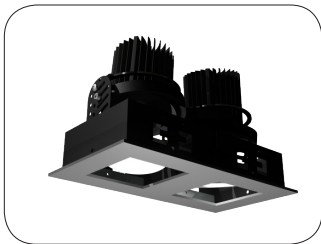

# LETO LED

4-3/4" x 4-3/4"  
(120mm x 120mm)

4-3/4" x 8-11/16"  
(120mm x 230mm)

4-3/4" x 13-1/2"  
(120mm x 345mm)

| Luminous Flux<br>Consumption | CRI 80+      |               |               |               | CRI 95+      |               |
|------------------------------|--------------|---------------|---------------|---------------|--------------|---------------|
|                              | 700lm<br>13W | 1000lm<br>19W | 1300lm<br>22W | 2000lm<br>37W | 700lm<br>16W | 1000lm<br>23W |
| Colour T°                    |              |               |               |               |              |               |
| 2 700K                       | ●            | ●             | ●             |               | ●            |               |
| 3 000K                       | ●            | ●             | ●             |               | ●            |               |
| 3 500K                       |              | ●             | ●             |               |              |               |
| 4 000K                       | ●            | ●             | ●             |               | ●            |               |

# LETO 1

recessed light fixture, square trim

This ceiling-mounted recessed LED light fixture fully adjusts to a 30° angle—great for retail spaces, hospitality and other commercial settings.

**LED technical:**

- consistent colour, uniform beam
- LED lifetime of 50,000 hours
- infrared and UV free beam
- IP 66 rated LED module

**fixture technical:**

- steel housing, aluminum trim
- satin powder coat finish
- available in one, two or three lights setup
- fully 30° angle adjustable spot
- standard 120V driver included, dimmable driver available (1300lm not available with standard dimming option)
- different existing LED module configurations, **consult the chart below for availability and specifications**
- contact us for custom lengths and shapes